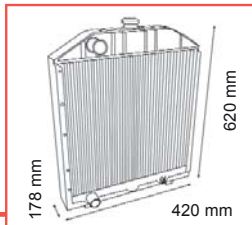

## Massey Ferguson

30/150-1

9617

TEF  
20C Diesel

30/150-2

894357M92

FE35  
23C Diesel

30/150-3