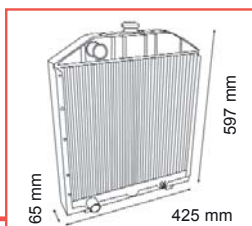

Made in Europe / Radiateurs neufs - New radiators - Neue Kühler - Nieuwe radiatoren - Radiadores nuevos

John Deere Landini / Massey Ferguson

26/150-68

CE

RE62841

5500
5500N

Landini Voir page 29 / See page 29 / Zie pagina 29 / Siehe Seite 29 / Ver pagina 29

Massey Ferguson

30/150-1

9617

TEF
20C Diesel

30/150-2

894357M92

FE35
23C Diesel

30/150-3

CE

894319M92

35
87mm Petrol
A3.144 & A3.152

30/150-76

CE

181623M1

TEA20, TED20, TEH20
85mm Petrol VO & LO

De onderdeelnummers zijn ter indicatie.
Het betreft niet originele onderdelen.

"THE RELIABLE SERVICE"

Las referencias originales tienen un propósito identificativo
Nuestras piezas no son originales.

Ed. 1 (02/05)

RAD-15